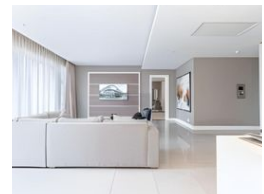

Web Ref RL234