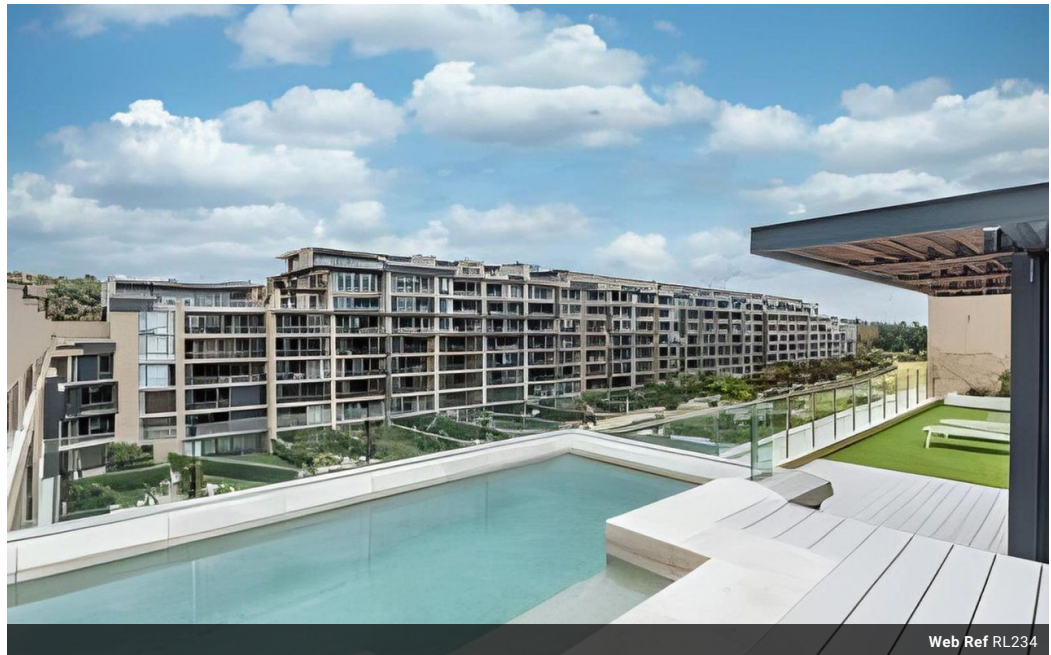

R300,000 pm

Lease Period 12 months
Annual Escalation -

Availability Immediately   Deposit -

2   3

2 Bed 2.5 Bath Penthouse On The Third Floor To Rent At Houghton Hotel

Exclusive Two Bed Furnished Penthouse- The Houghton Hotel

The Houghton was created for people who have earned the right to demand more from life - a place where the option of casual and luxury meld into one. The Houghton Residences, located in one of Johannesburg's established suburbs where architecture, craftsmanship, materials and style blend to create a unique living experience. This Fully furnished two-bed penthouse with a private splash pool and jacuzzi is a must stay, including modern finishes, access to Gym, Pools, Spa, Wifi and cleaning services, Contact me now to arrange a private viewing. Includes Services - WIFI , DSTV and Cleaning.

20 minutes from OR Tambo International Airport

Complete Health and Wellness offering with a luxurious backdrop

The Houghton Hotel Medical Suites

Central to all business...

Features

Interior		Exterior		Sizes	
Bedrooms	2	Carports / Parkings	2	Floor Size	630m²
Bathrooms	3	Pool	Yes		
Kitchens	1				
Recep. Rooms	2				
Furnished	Yes				

Extras

Central A/C & Heating Built-in Wardrobes Security Walk In Closet Washing Machine Connection Jacuzzi Shared Spa Shared Gym Shared Pool Conference Room Private Jacuzzi